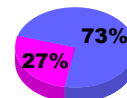

Membership Results 2010-2011

Goal, New, Dropped, Gain/Loss

Comparison of Club Gain/Loss

Current Year Compared to the Previous Year

Comparison of Membership Gain/Loss

Current Year Compared to the Previous Year

YTD Status Quo Clubs 2010-2011

Status Quo Clubs Compared to Status Quo Members

Gender Comparison 2010-2011

Jul/Aug/Sep

Oct/Nov/Dec

Jan/Feb/Mar

Apr/May/June

Male