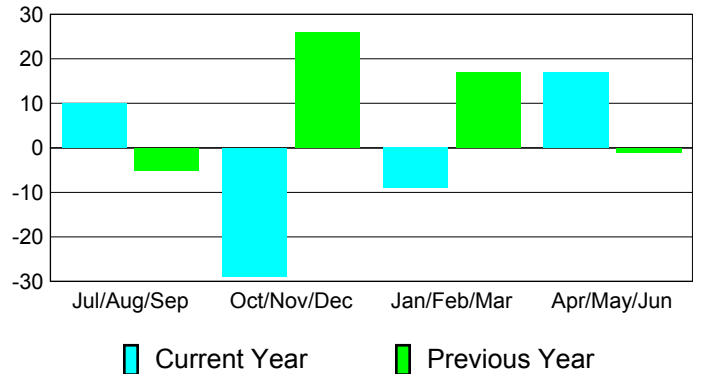

Club Results 2010-2011

Goal, New, Dropped, Gain/Loss

MEMBERSHIP

**Membership Results
2010-2011**

**Membership
2009-2010**

Month	Net Memb Goal	Actual New Memb	Actual Dropped Memb	Gain/Loss of Memb	Gain/Loss of Memb
Jul/Aug/Sep	-10	44	-34	10	-5
Oct/Nov/Dec	30	24	-53	-29	26
Jan/Feb/Mar	5	40	-49	-9	17
Apr/May/June	5	42	-25	17	-1
Totals	30	150	-161	-11	37

Membership Results 2010-2011

Goal, New, Dropped, Gain/Loss

Comparison of Club Gain/Loss

Current Year Compared to the Previous Year

Comparison of Membership Gain/Loss

Current Year Compared to the Previous Year

YTD Status Quo Clubs 2010-2011

Status Quo Clubs Compared to Status Quo Members

Gender Comparison 2010-2011

Jul/Aug/Sep

Oct/Nov/Dec

Jan/Feb/Mar

Apr/May/June

Male