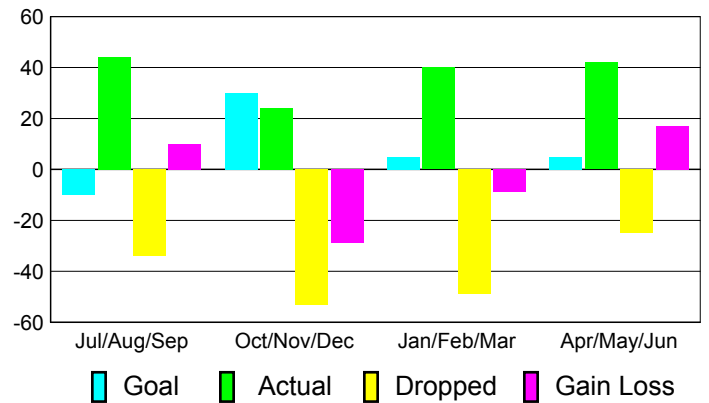

Club Results 2010-2011

Goal, New, Dropped, Gain/Loss

MEMBERSHIP

**Membership Results
2010-2011**

**Membership
2009-2010**

Month	Net Memb Goal	Actual New Memb	Actual Dropped Memb	Gain/Loss of Memb	Gain/Loss of Memb
Jul/Aug/Sep	-10	44	-34	10	-5
Oct/Nov/Dec	30	24	-53	-29	26
Jan/Feb/Mar	5	40	-49	-9	17
Apr/May/June	5	42	-25	17	-1
Totals	30	150	-161	-11	37

Membership Results 2010-2011

Goal, New, Dropped, Gain/Loss

Comparison of Club Gain/Loss

Current Year Compared to the Previous Year

Comparison of Membership Gain/Loss

Current Year Compared to the Previous Year

YTD Status Quo Clubs 2010-2011

Status Quo Clubs Compared to Status Quo Members

Gender Comparison 2010-2011

Jul/Aug/Sep

Oct/Nov/Dec

Jan/Feb/Mar

Apr/May/June

Male